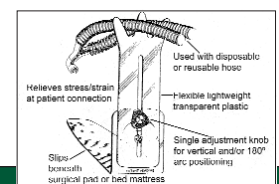

### Foam Positioning Aids

Pro and "T" Pillows improve patient comfort and assist in patient positioning during surgery.

The Pro Pillow combines neck support and head stabilization and protection during surgery. The "T" Pillow provides an open area for comfortable respiration in prone patients during posterior surgical procedures. Pro and "T" Pillows are made of non allergenic polyurethane foam.

### Respiratory Circuit Holder

The adjustable tube tree secures breathing circuits and relieves strain on connections to endotracheal tubes.

The adjustable tube tree slips beneath the surgical pad or bed mattress and can be adjusted vertically and in a 180 degree arc to allow for maximum flexibility to accommodate a wide range of needs. Fits all sizes of tubes and circuits. Made of durable, easy to clean plastic.